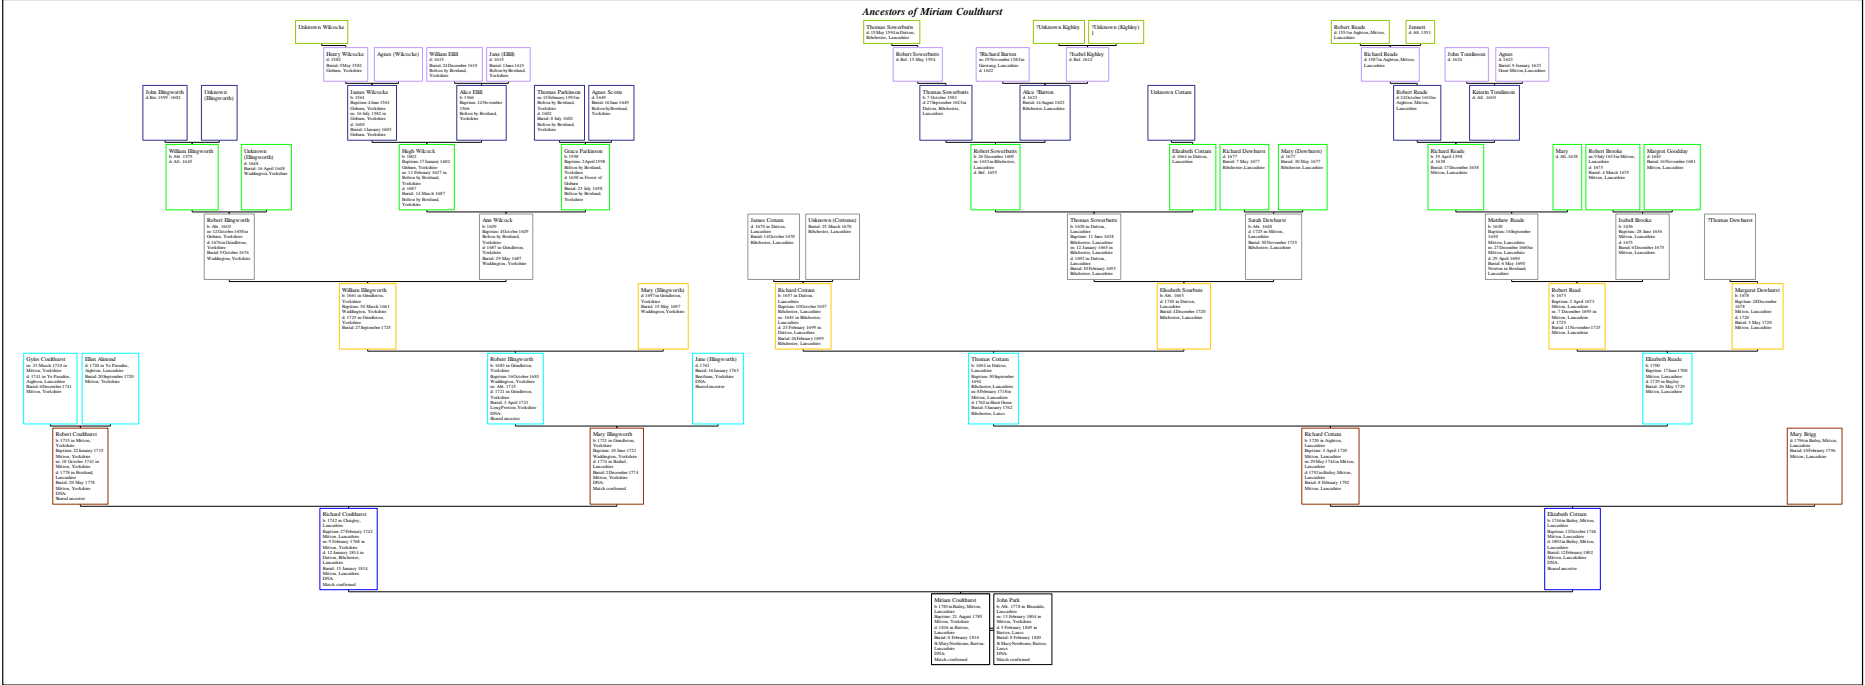

Ancestors of Miriam Coulthart