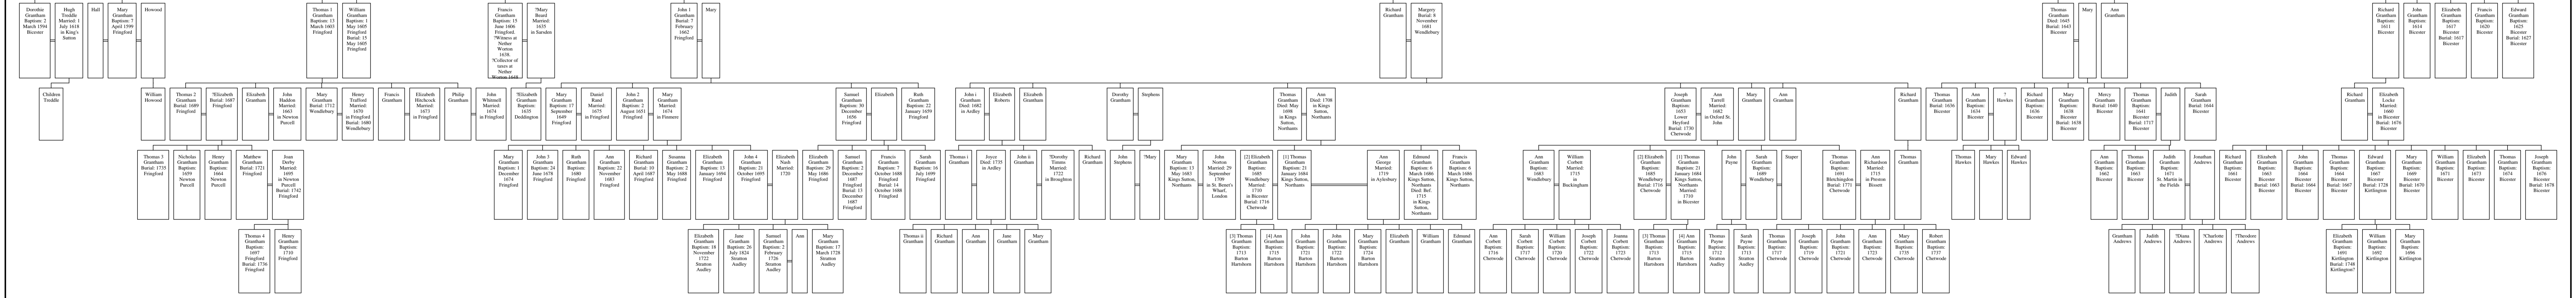

Descendants of ?Francis Grantham

?Francis Grantham
Burial: 1618
Bicester

Francis Grantham
?Elizabeth Willott Married: 1593 in Bicester