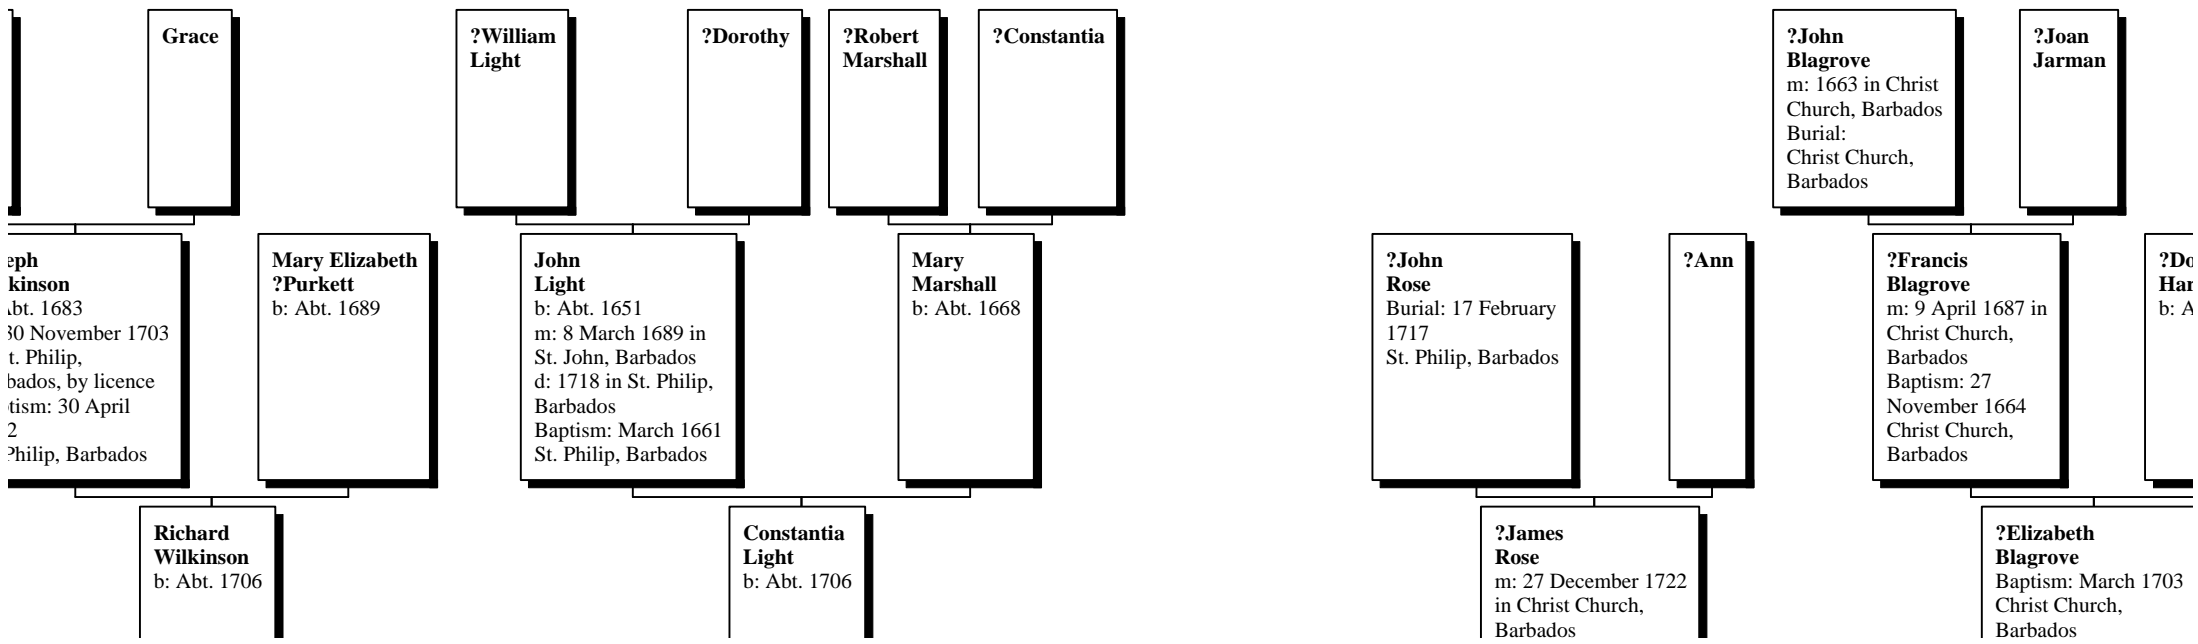

[19] ?**Ann**
b: Abt. 1682

[10] **Robert Shepherd**
d: 1668

[11] **Mary**
d: Abt. 1678

[8] **Robert Shepherd**
d: 1686

[9] **Mary**

[6] **James Shepherd**
b: Abt. 1685
m: 12 January 1701 in St. Philip, Barbados
d: 1717
Baptism: 26 September 1686
St. Philip, Barbados

[7] **Ha**
b: .

[4] **Samuel Shepherd**
b: Abt. 1705
m: October 1729 in St. Philip, Barbados

ly 1739
rbados

Ancestors of William Waith

m: 23 January 1714 in
St. Philip, Barbados,
lic

Baptism: 8 January
1709
St. Philip, Barbados
(age 20)