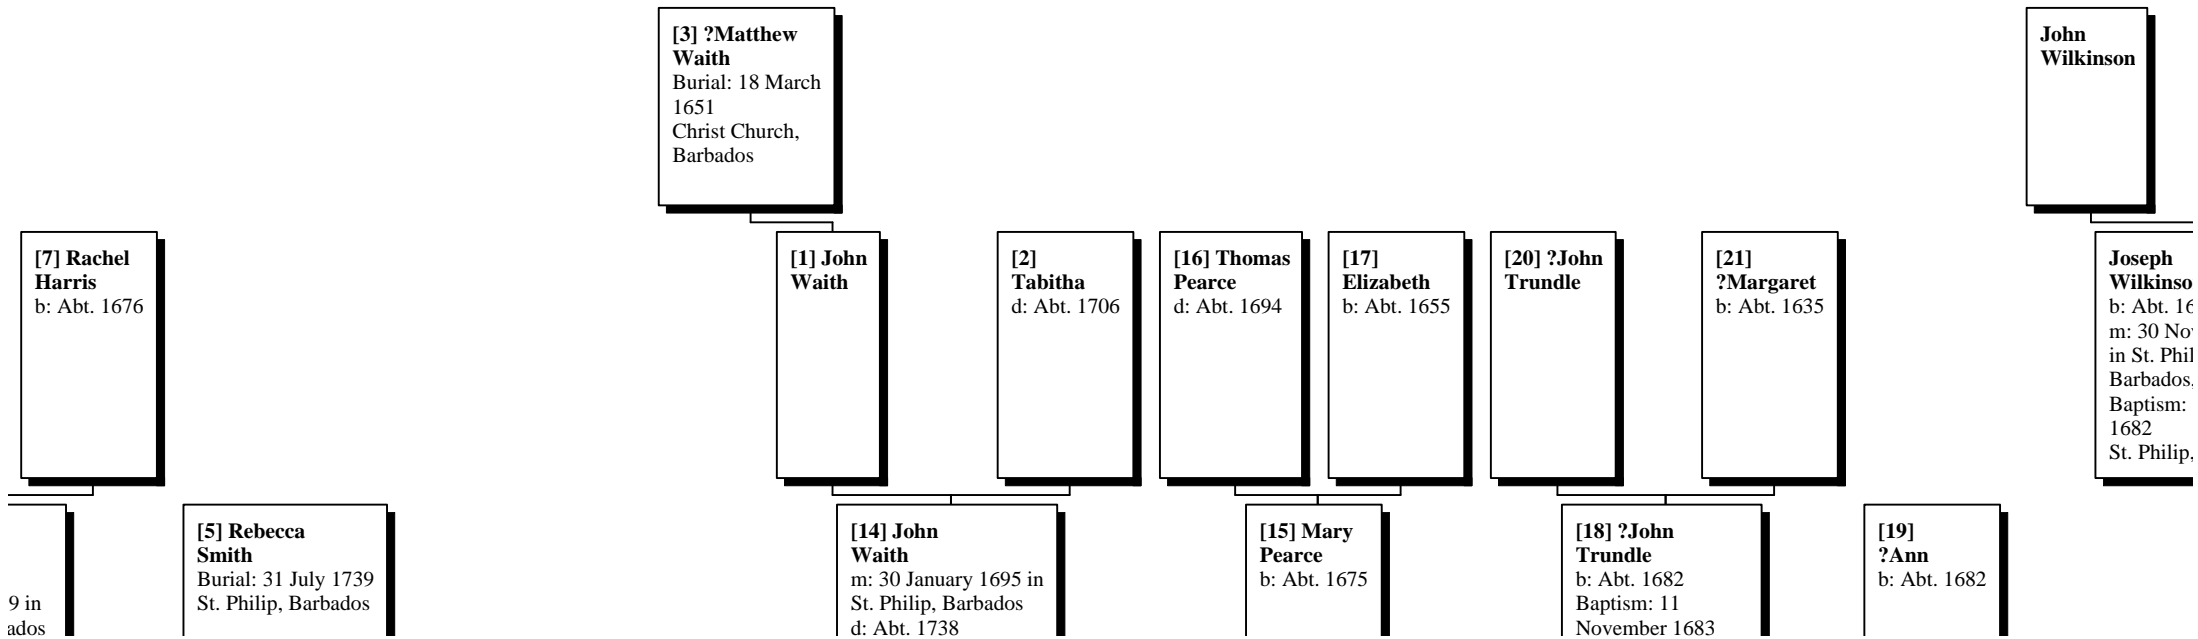

Ancestors of William Waith