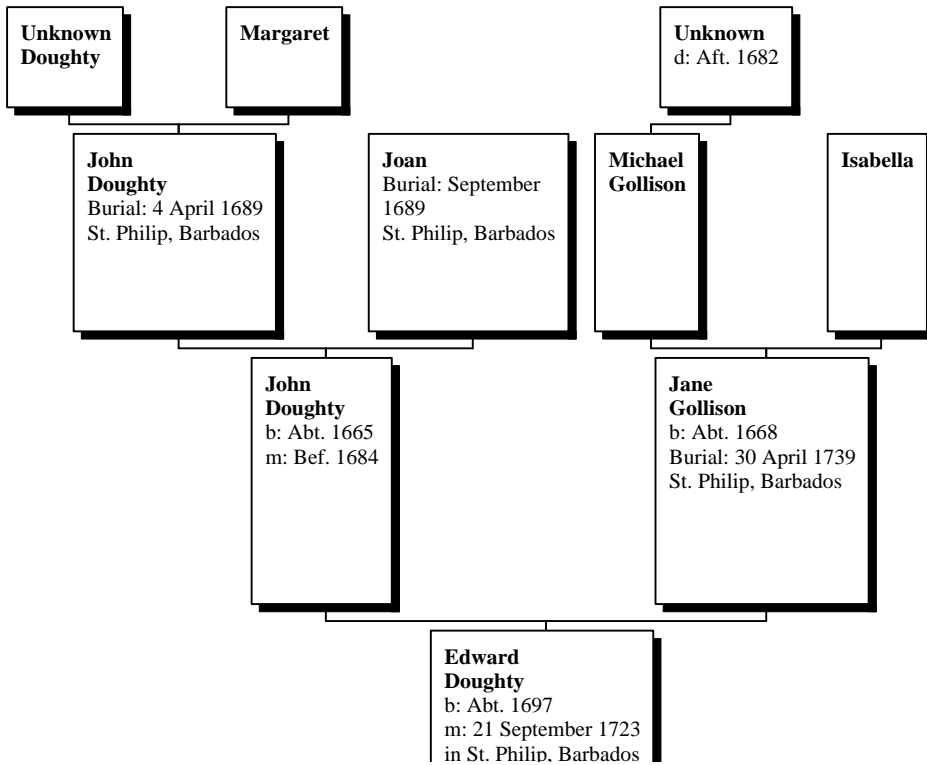

[19] ?**Ann**
b: Abt. 1682

[10] **Robert Shepherd**
d: 1668

[11] **Mary**
d: Abt. 1678

[8] **Robert Shepherd**
d: 1686

[9] **Mary**

[6] **James Shepherd**
b: Abt. 1685
m: 12 January 1701 in St. Philip, Barbados
d: 1717
Baptism: 26 September 1686
St. Philip, Barbados

[7] **Ha**
b: .

[4] **Samuel Shepherd**
b: Abt. 1705
m: October 1729 in St. Philip, Barbados

ly 1739
rbados

Ancestors of William Waith

m: 23 January 1714 in
St. Philip, Barbados,
lic

Baptism: 8 January
1709
St. Philip, Barbados
(age 20)